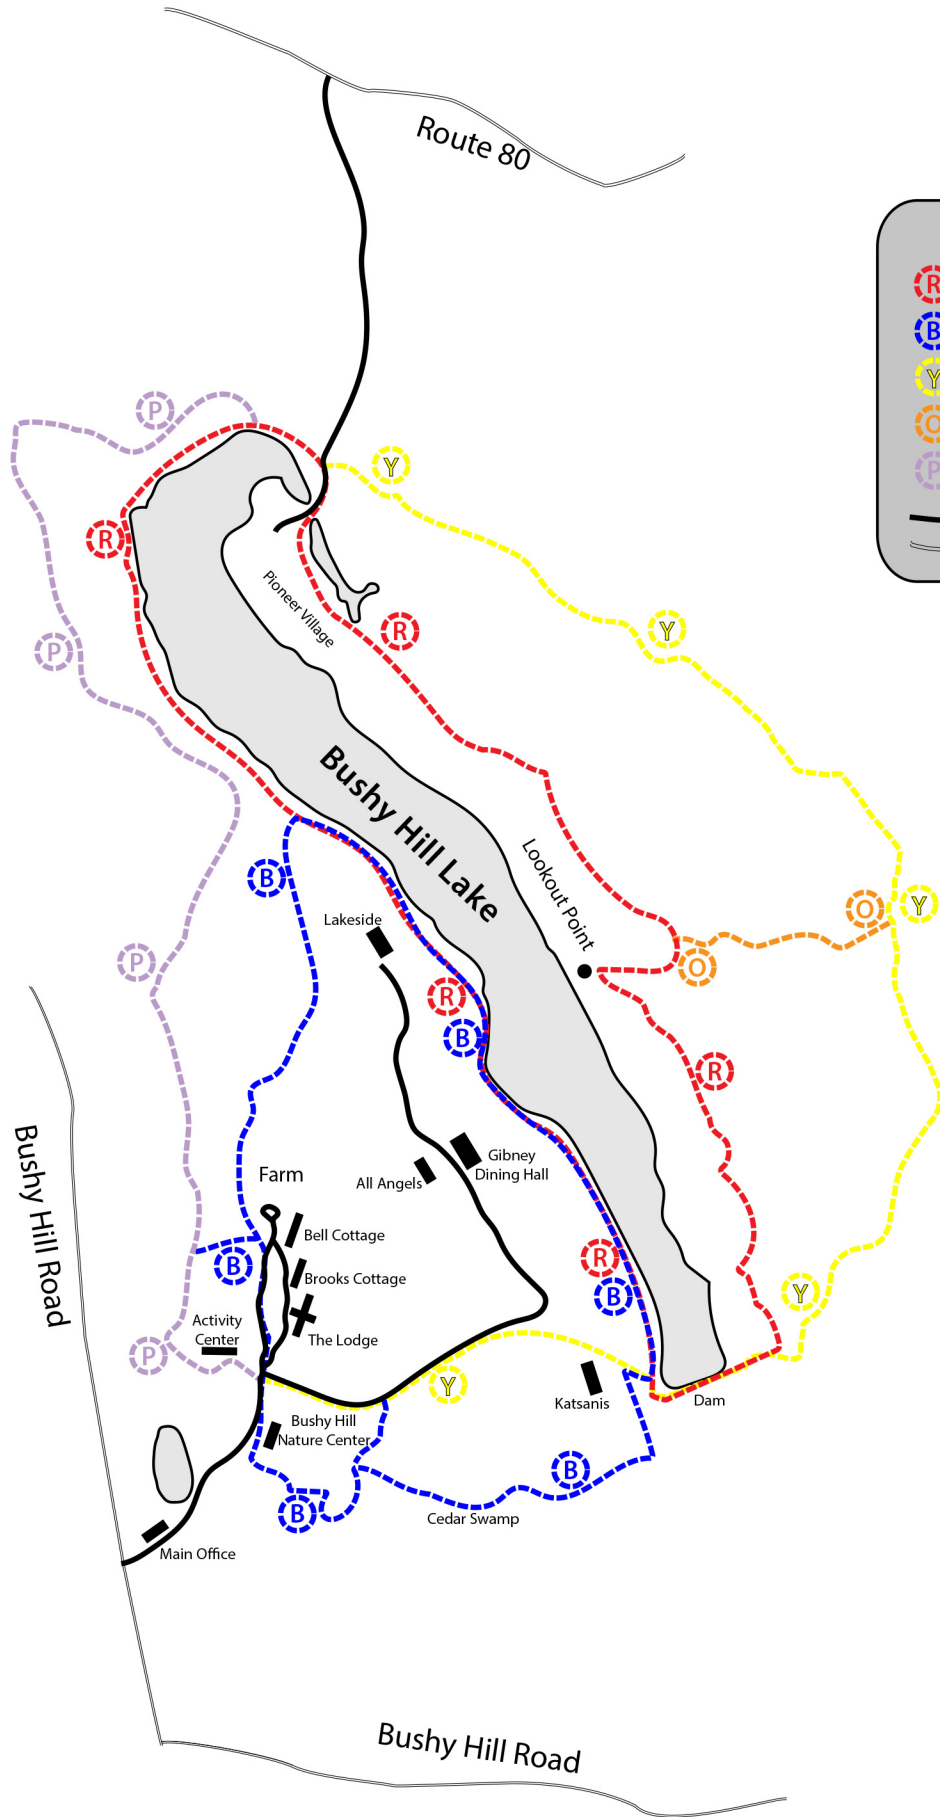

Incarnation Center Trail Map

Legend

-  Red Trail
-  Blue Trail
-  Yellow Trail
-  Orange Trail
-  Purple Trail
-  Incarnation Roads
-  Public Roads